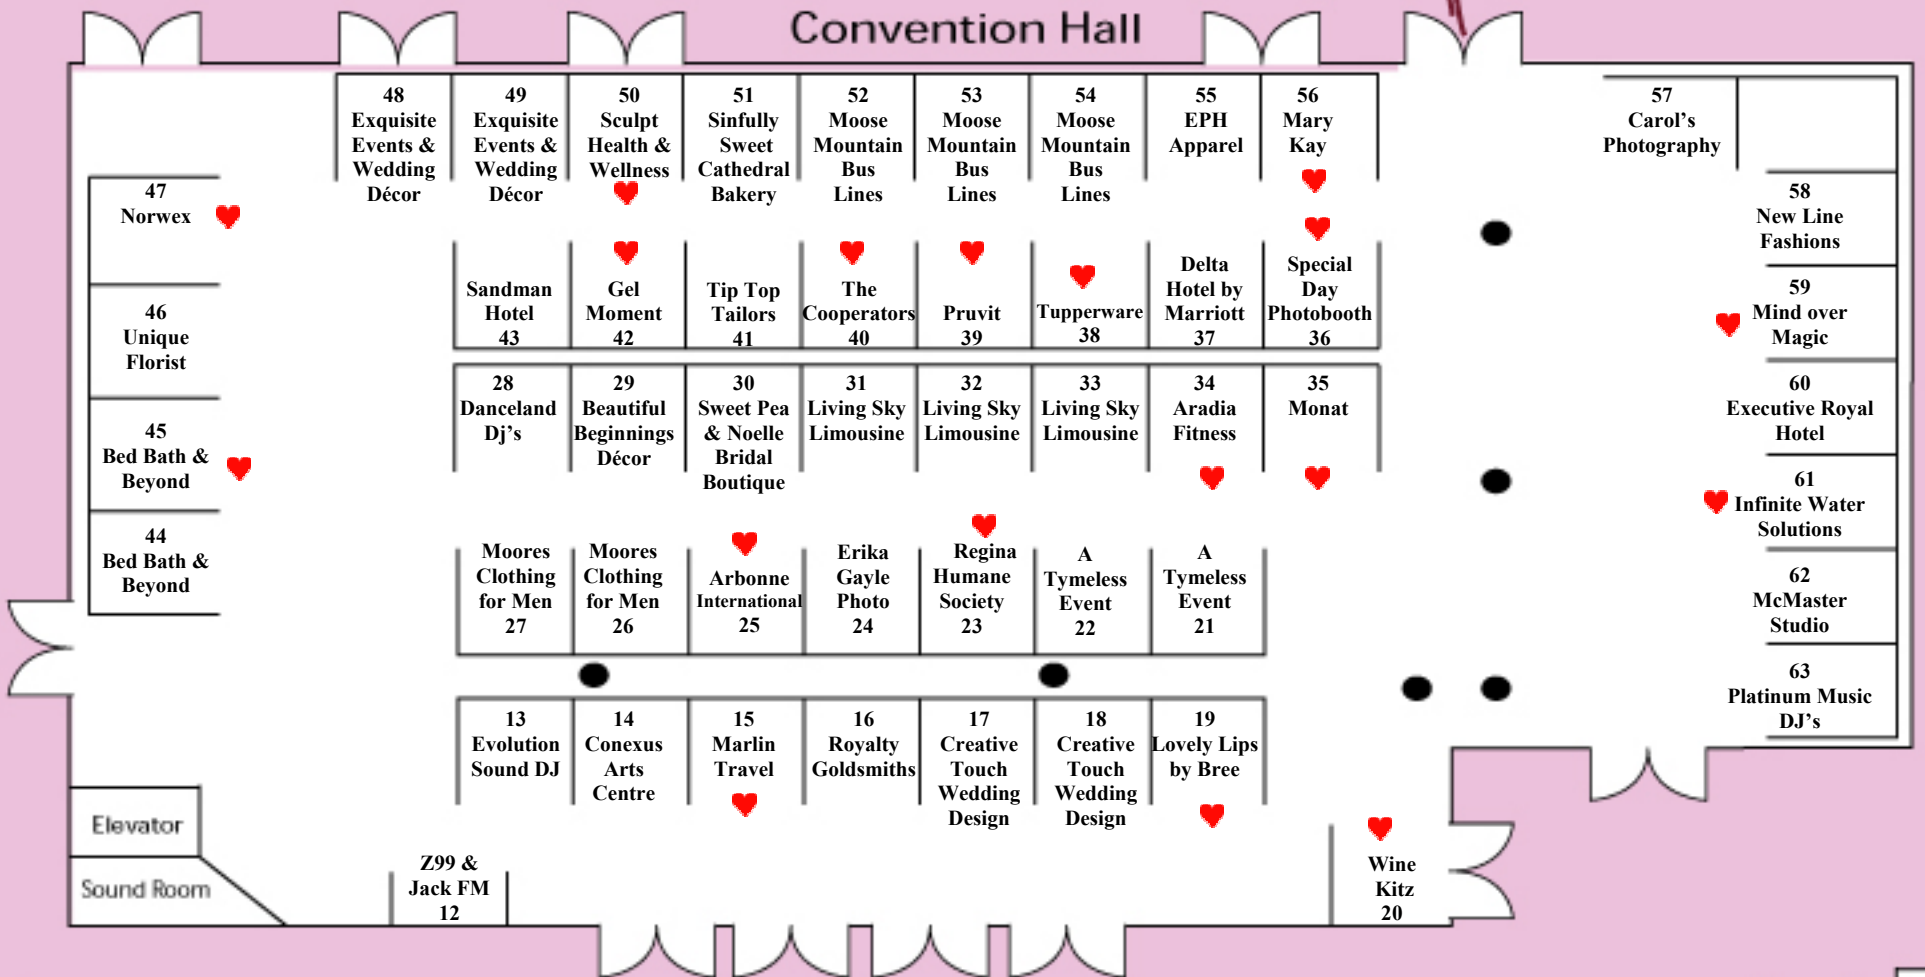

THE MOST INCREDIBLE
Bridal Show
MAP

Convention Hall

Imagine Wedding and Event Planning 10	OLEA Oil & Vinegar Tasting Rm 9
Munz Media 11	
6 Sun Life Financial	7 A-1 Rentals Party Store
	8 A-1 Rentals Party Store

Fashion Show Models provided by:
EDGE Agency 306 536-3246

♥ - Signing Booths

Convention Hall Lobby

Mr. Budget mattress 5	Pure Romance 4	Epicure Selections 3	Asessippi Weddings 2	Kings Court Music 1
-----------------------	----------------	----------------------	----------------------	---------------------

Main Entrance For Brides

Main Entrance For Brides