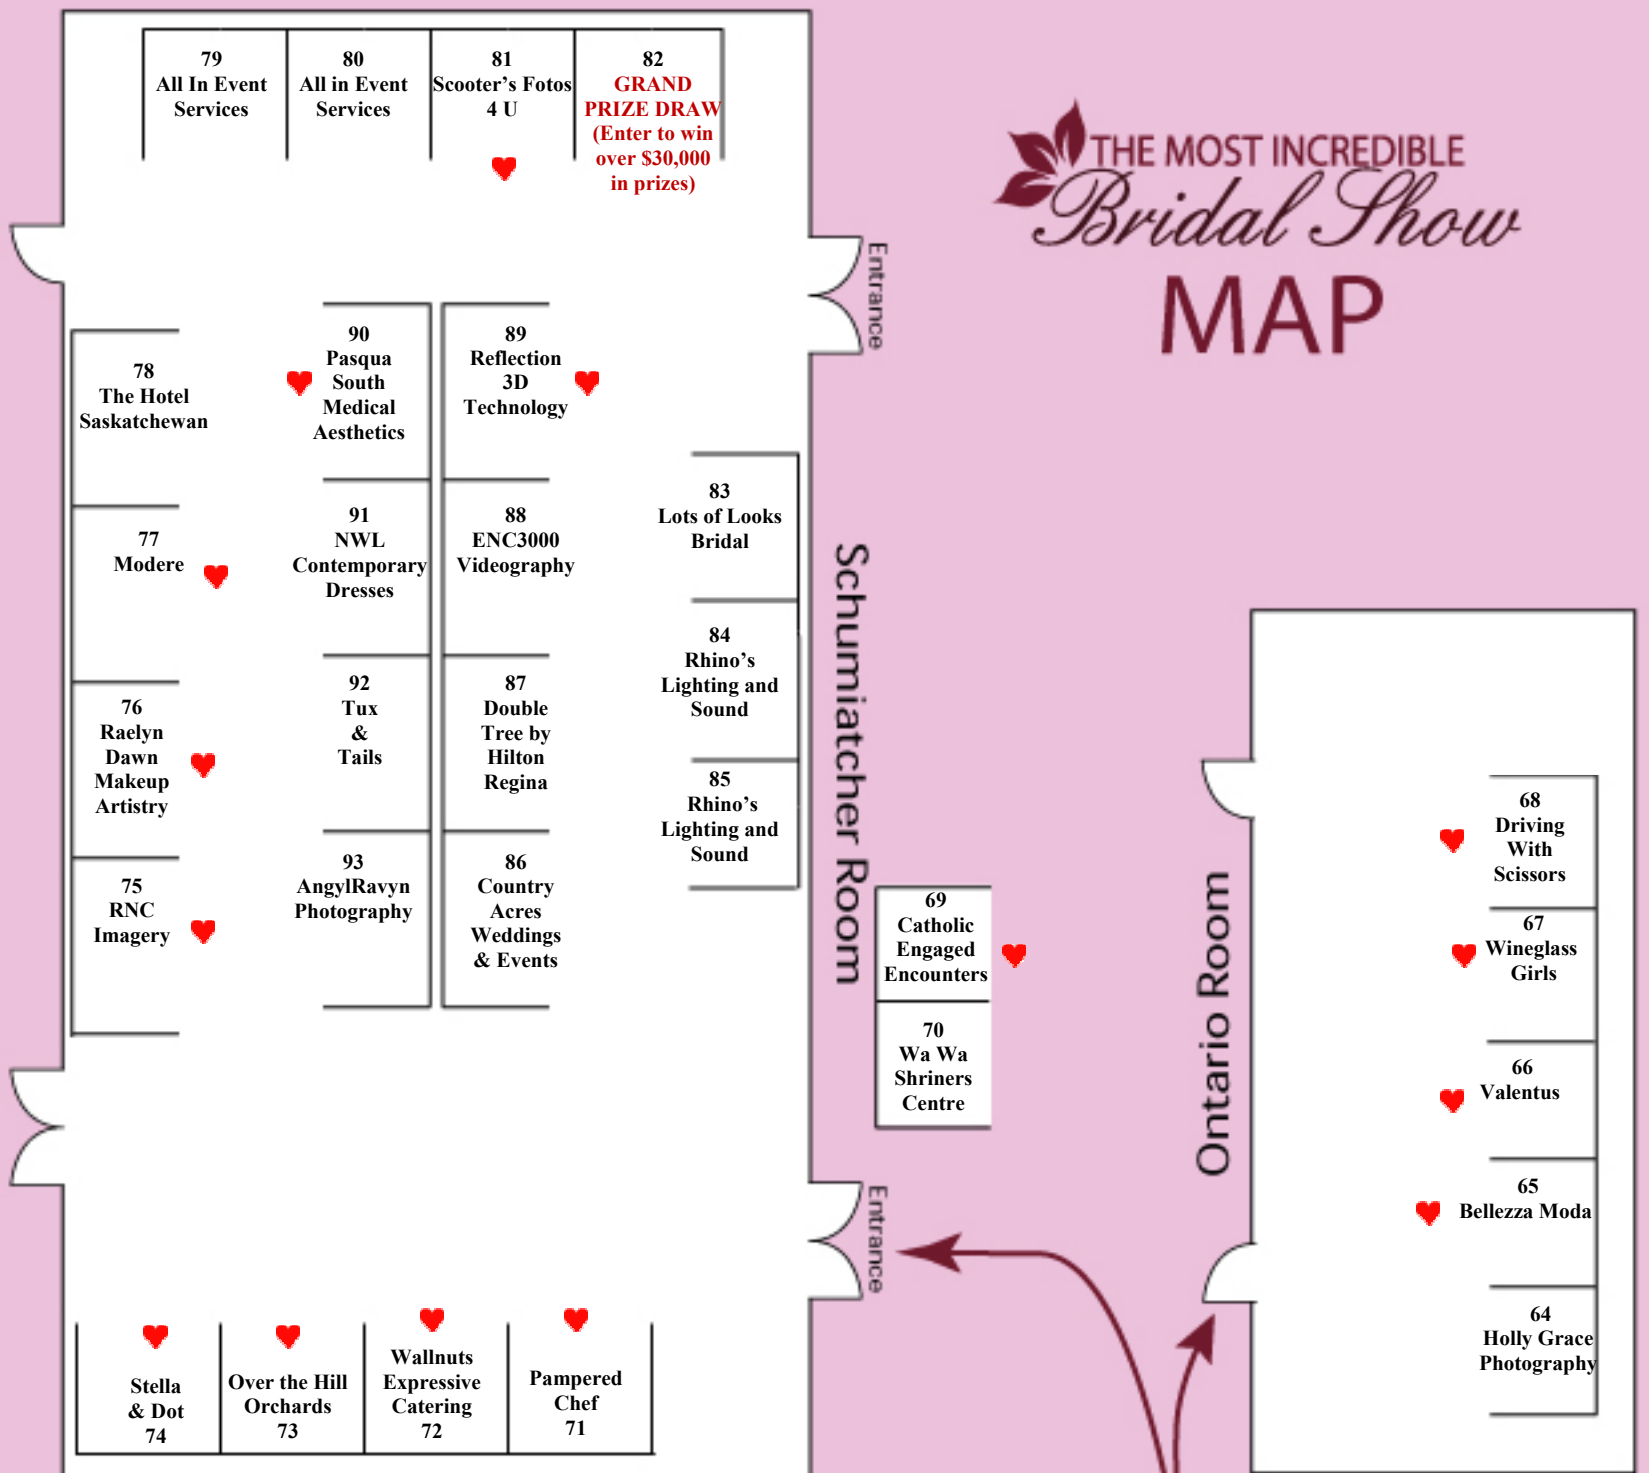

THE MOST INCREDIBLE
Bridal Show
MAP

Convention Hall

Imagine Wedding and Event Planning 10	OLEA Oil & Vinegar Tasting Rm 9
Munz Media 11	
6 Sun Life Financial	7 A-1 Rentals Party Store
	8 A-1 Rentals Party Store

Fashion Show Models provided by:
EDGE Agency 306 536-3246

♥ - Signing Booths

Convention Hall Lobby

Mr. Budget mattress 5	Pure Romance 4	Epicure Selections 3	Asessippi Weddings 2	Kings Court Music 1
-----------------------	----------------	----------------------	----------------------	---------------------

Main Entrance For Brides

Main Entrance For Brides