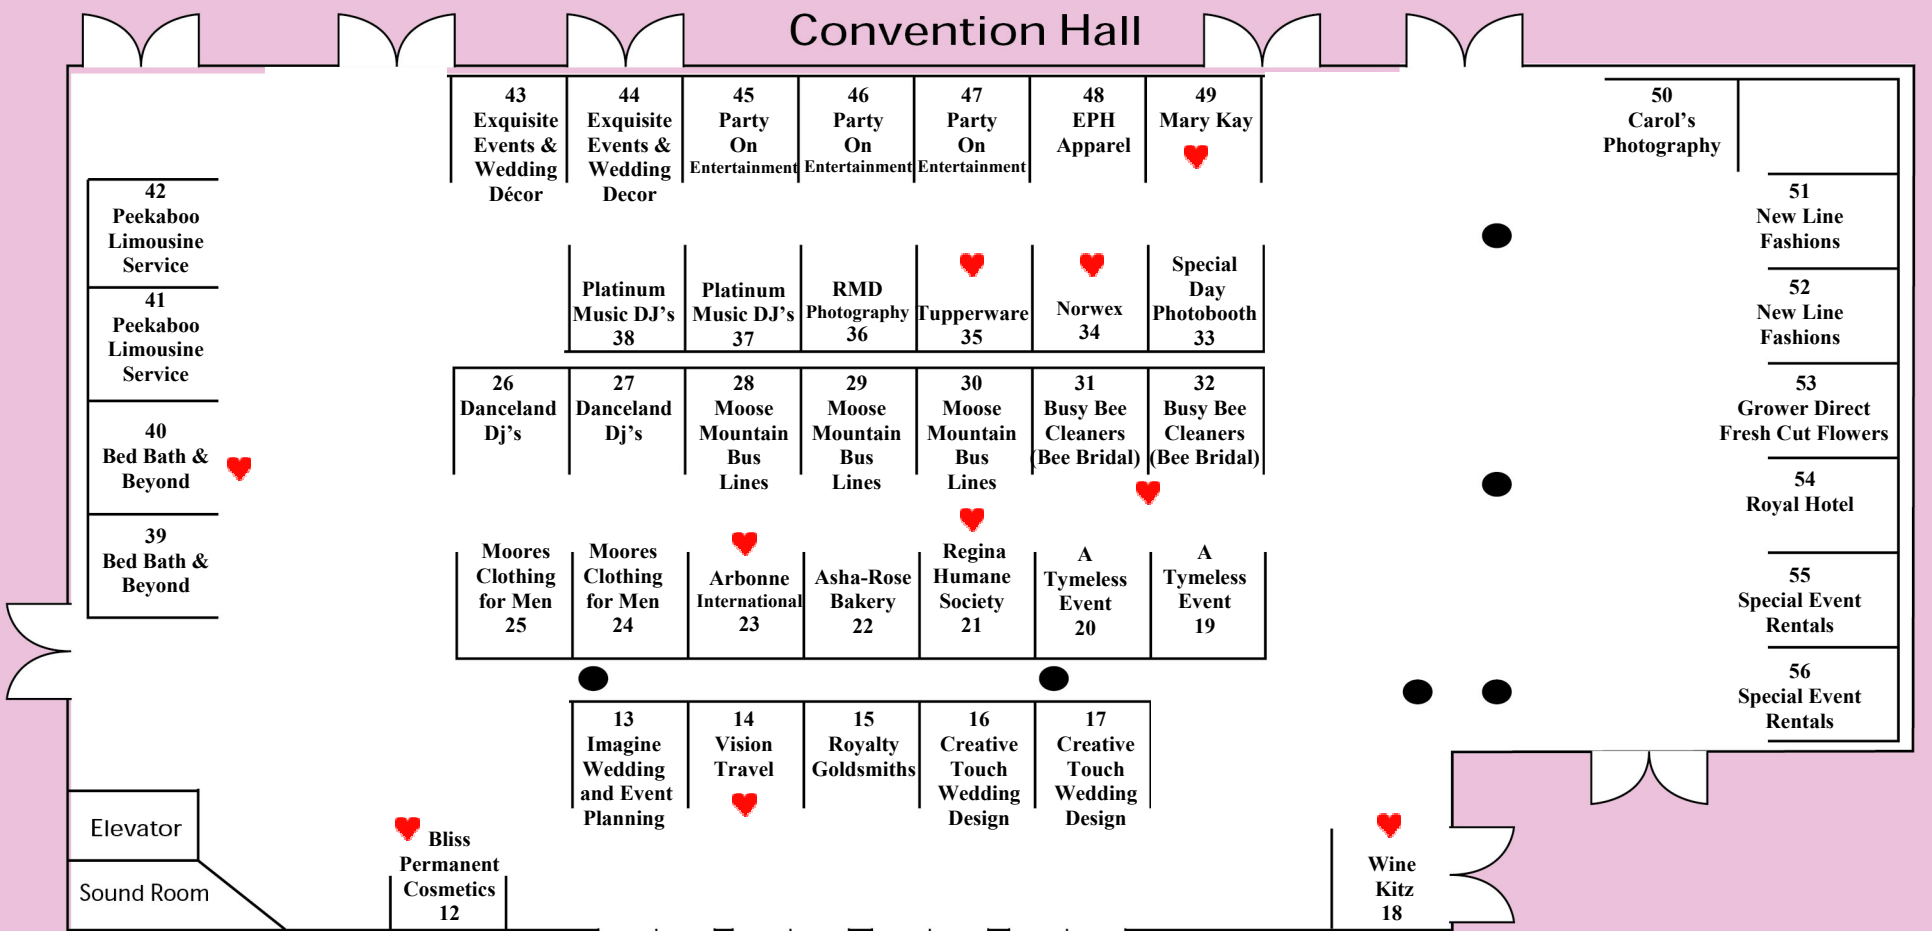

THE MOST INCREDIBLE
Bridal Show
MAP

Convention Hall

Fashion Show Models provided by:
EDGE Agency 306 536-3246

♥ - Signing Booths

**Convention Hall
Lobby**

Main Entrance For Brides

Main Entrance For Brides