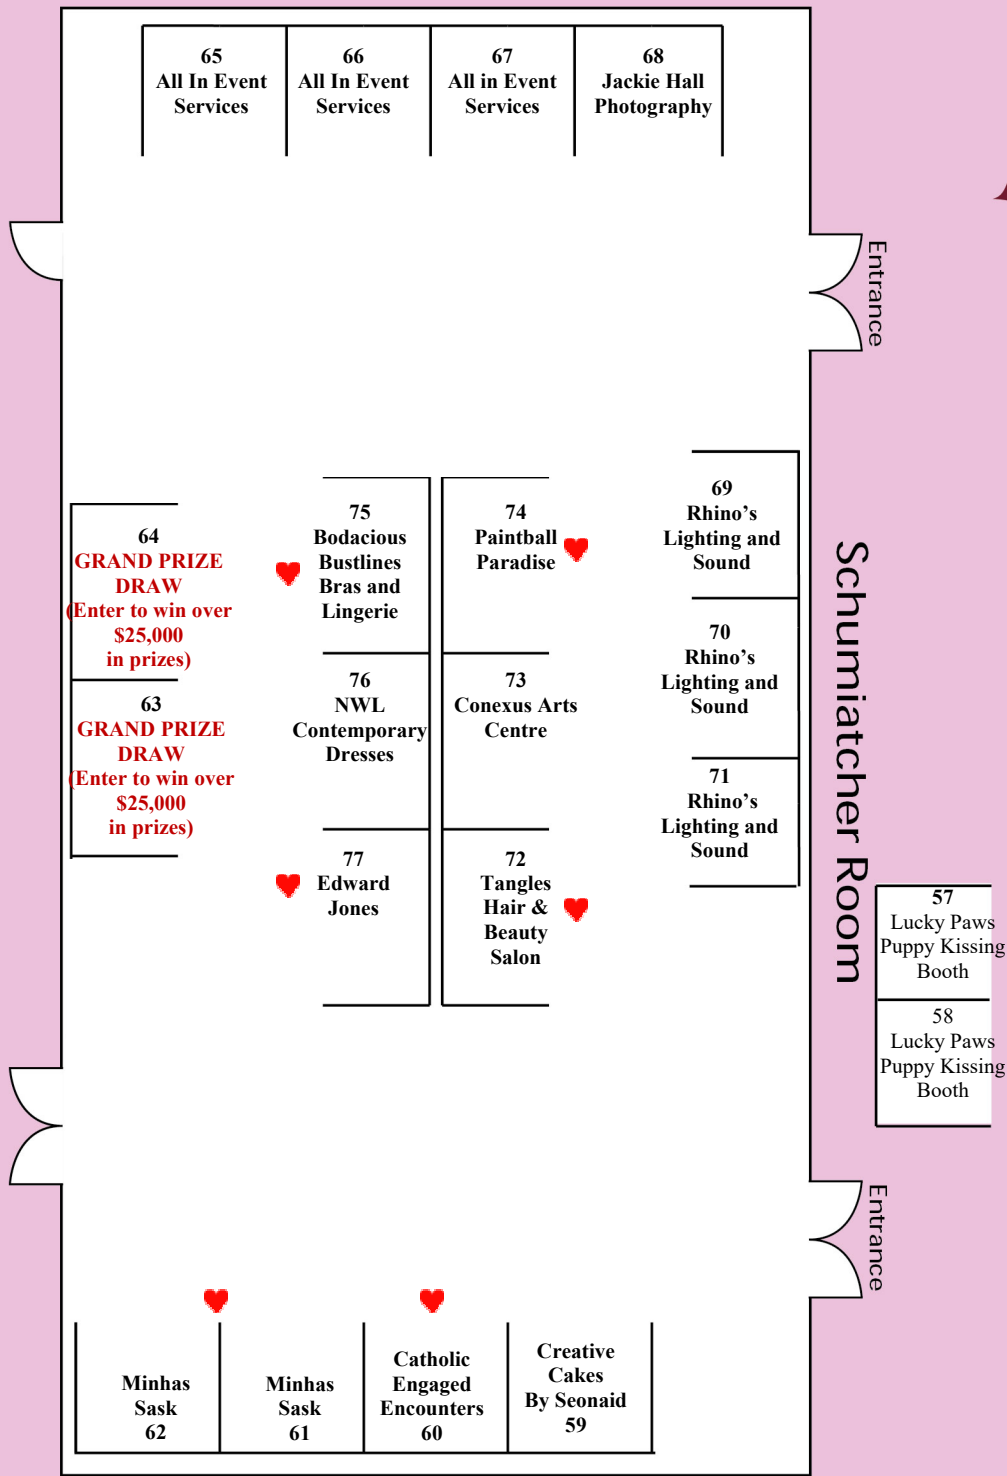

THE MOST INCREDIBLE
Bridal Show
MAP

Convention Hall

Fashion Show Models provided by:
EDGE Agency 306 536-3246

♥ - Signing Booths

**Convention Hall
Lobby**

Main Entrance For Brides

Main Entrance For Brides